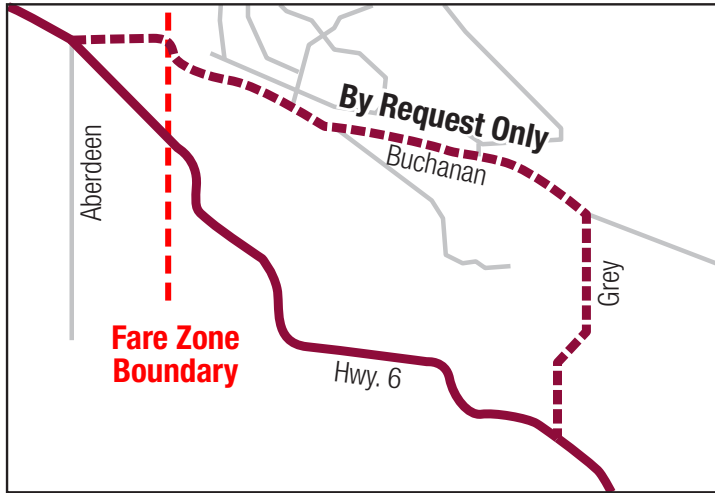

61 Vernon-Lumby

Timing Point Locations	
Q	Vernon: Jubilee Hospital
A	Vernon: Coldstream at 35 St.
LM	Lavington Market
LP	Learmouth at Park Lane
WS	Whitevale Store
LB	Lumby: Shuswap at Hwy. 6
GN	Glencaird at Norris