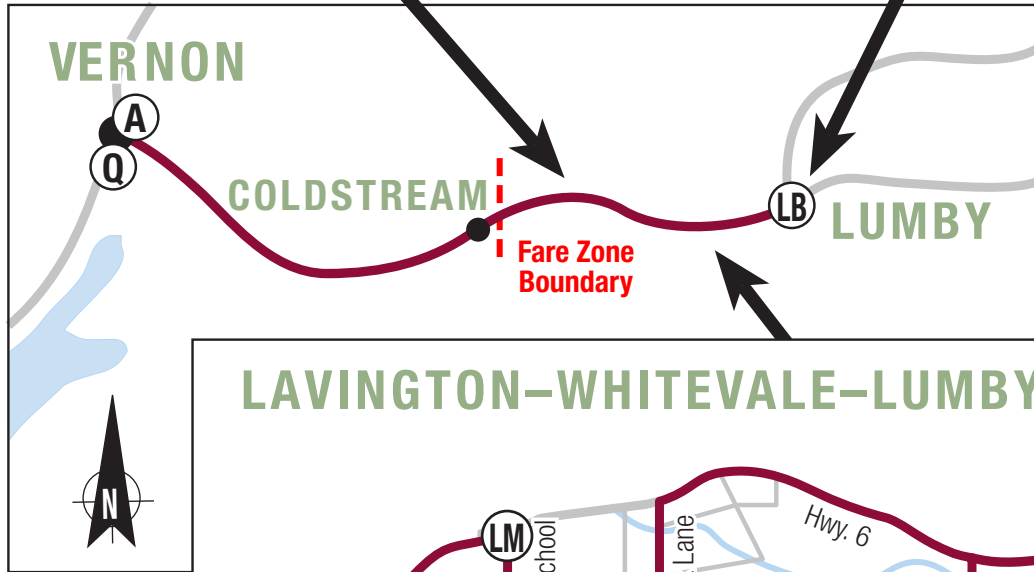

61 Vernon-Lumby

Timing Point Locations	
Q	Vernon: Jubilee Hospital
A	Vernon: Coldstream at 35 St.
LM	Lavington Market
LP	Learmouth at Park Lane
WS	Whitevale Store
LB	Lumby: Shuswap at Hwy. 6
GN	Glencaird at Norris