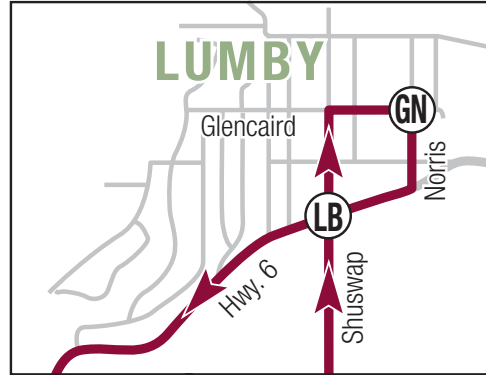

61 Vernon-Lumby

Timing Point Locations	
Q	Vernon: Jubilee Hospital
A	Vernon: Coldstream at 35 St.
LM	Lavington Market
LP	Learmouth at Park Lane
WS	Whitevale Store
LB	Lumby: Shuswap at Hwy. 6
GN	Glencaird at Norris