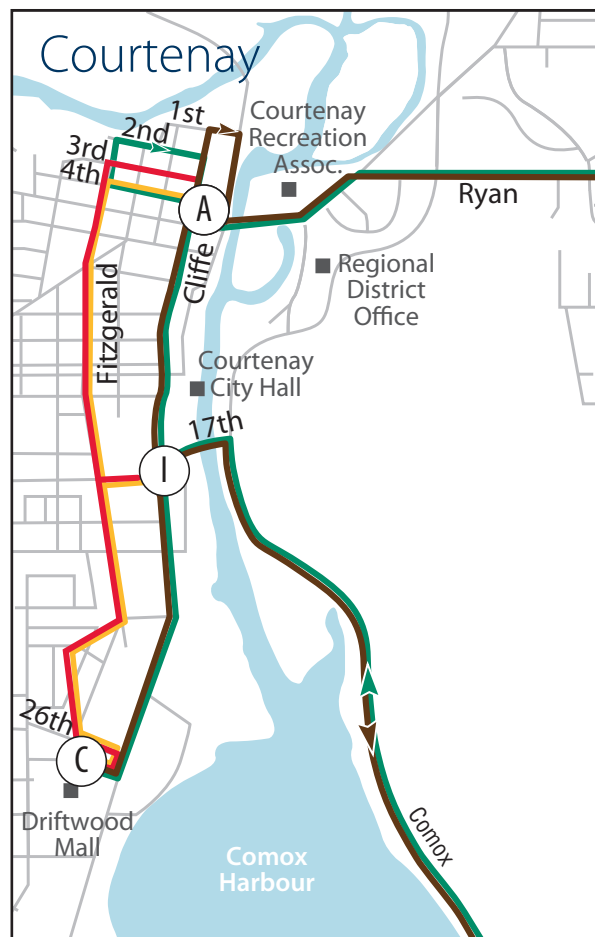

Rider's Bulletin

Detour Notice

The City of Courtenay is working on a major construction project on Cliffe Avenue area.

Until the end of September, two bus routes will detour during the construction period.

3 Comox

To Downtown Courtenay: Leaving Comox Road, 17th, Fitzgerald, 26th, Cliffe, into the Driftwood Mall, Fitzgerald, 3rd, Cliffe to regular route.

4 Comox

To Comox: Leaving Cliffe and 4th Avenue, Fitzgerald, 26th, Cliffe, into the Driftwood Mall, Fitzgerald, 17th, Comox to regular route.

3 Comox via Ryan & Lerwick

4 Comox via Comox Road

-  3 Comox via Ryan & Lerwick Detour
-  4 Comox via Comox Road Detour