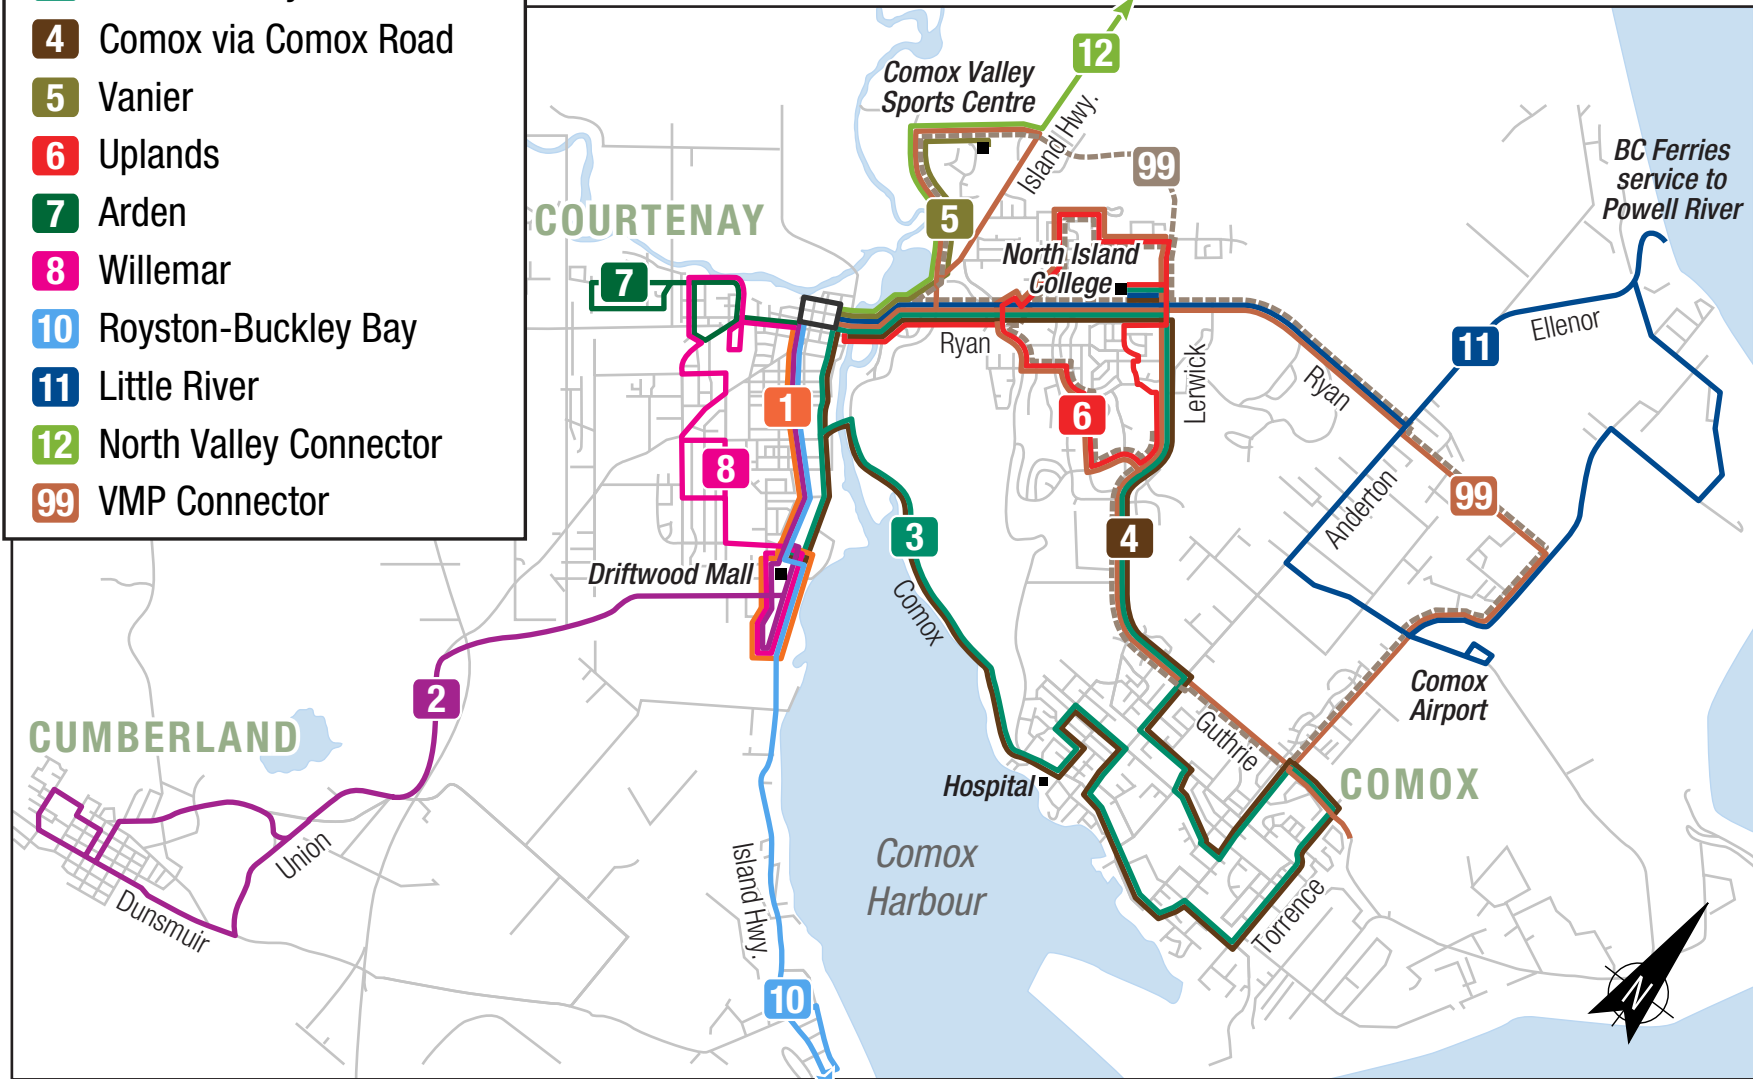

- 1 Fitzgerald
- 2 Cumberland
- 3 Comox via Ryan & Lerwick
- 4 Comox via Comox Road
- 5 Vanier
- 6 Uplands
- 7 Arden
- 8 Willemar
- 10 Royston-Buckley Bay
- 11 Little River
- 12 North Valley Connector
- 99 VMP Connector

To Merville, Black Creek and Oyster River

To Royston, Union Bay, Buckley Bay Ferry Terminal and Fanny Bay